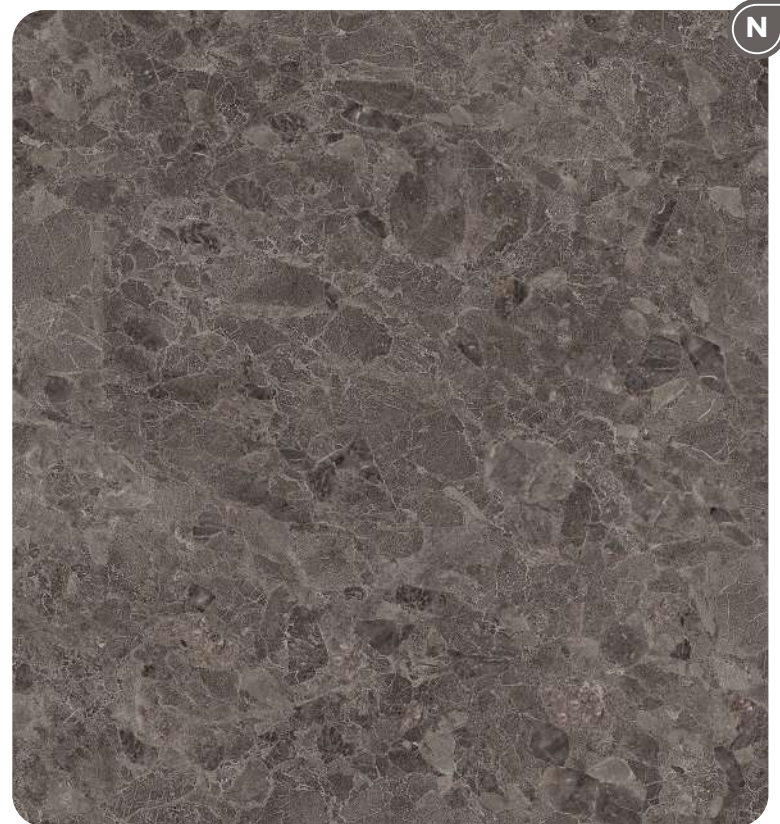

9 MM - 20 MM

Rope

9 MM - 20 MM

Ocean Grey

9 MM

Fog

9 MM

Sizes