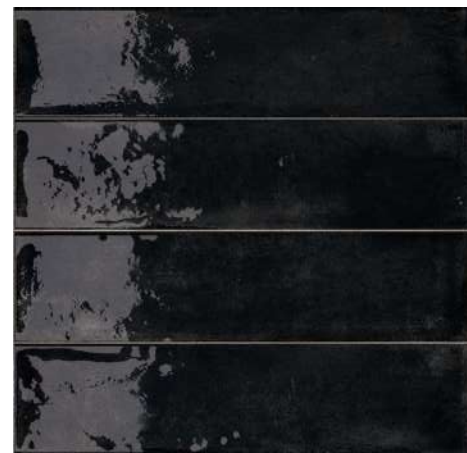

Nero 9 MM

Thickness: 9 MM				Suggested grouts			
	Brick 6x25 2 3/4" x 10"	Matita 1,3x25 1/2" x 10"					
	50	1075	12	160	Kerakoll Grouts	Mapei Grouts	Laticrete Grouts
Beige	FUS 425	FUS M425	KK 109	137	39		
Senape	FUS 525	FUS M525	KK 102	131	41		
Smeraldo	FUS 725	FUS M725	KK 50	174	33		
Acquamarina	FUS 625	FUS M625	-	177	05		
Blue	FUS 325	FUS M325	KK 30	169	53		
Bianco	FUS 825	FUS M825	KK 2	100	44		
Grigio	FUS 125	FUS M125	KK 6	110	78		
Antracite	FUS 225	FUS M225	KK 72	119	22		
Nero	FUS 925	FUS M925	KK 12	120	45		

Packaging and weights / Imballi e pesi / Emballages et poids / Verpackungen und gewichte

	pcs/box	m²/box	kg/box	box/pallet	m²/pallet	kg/pallet
Thickness 9 MM						
6x25	50	0,750	13,3	84	63,000	1117

Technical features / Dati tecnici / Caracteristiques techniques / Technische eigenschappen

SURFACE	DIN EN 16165 annex B	DIN EN 16165 annex A	BCR	ANSI DCOF	Deep Abrasion Resistance	MOHS	Recommended Use	Resistance to Staining	ANSI A 137.1
Naturale	-	-	-	-	-	≥5	-	5	V3

CERTIFICATIONS:

Use the QR CODE to download data sheets
Utilizzare il QR CODE per scaricare le schede tecniche
Veuillez utiliser le QR CODE pour télécharger les fiches techniques
QR CODE benutzen um die technische datenblätter runter zu laden

9 MM