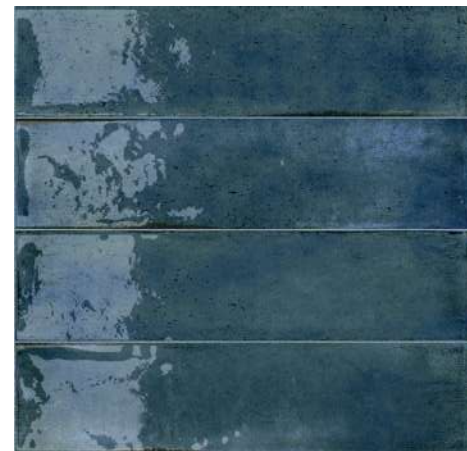

## Sizes - Technical features

Porcelain stoneware / Gres porcellanato

Beige 9 MM

Senape 9 MM

Smeraldo 9 MM

Acquamarina 9 MM

Blue 9 MM

Bianco 9 MM