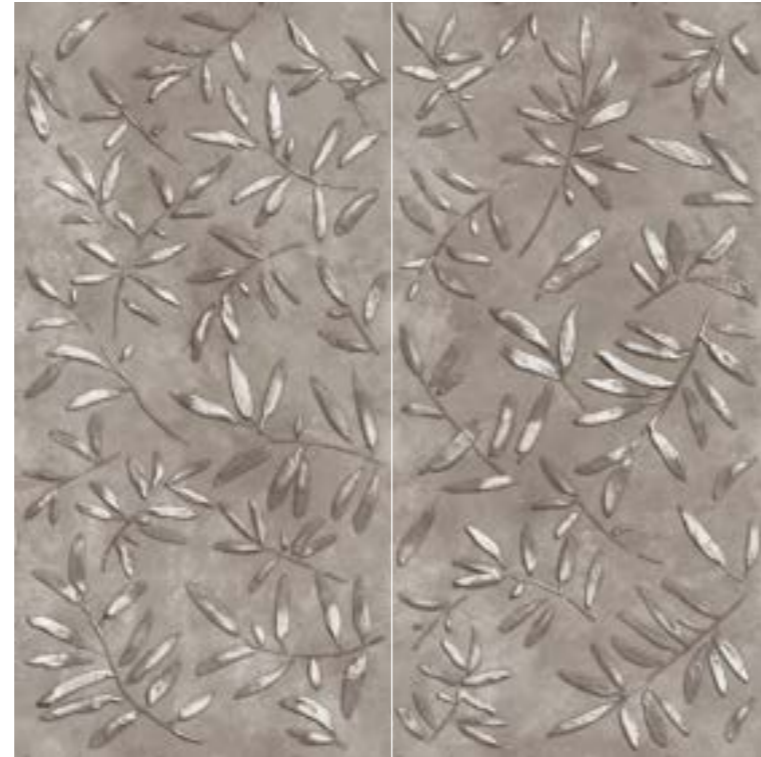

Foliage Dark

60x120 - 24"x48"
WDS 900K Foliage Dark (2 subjects A+B)*

02 3030